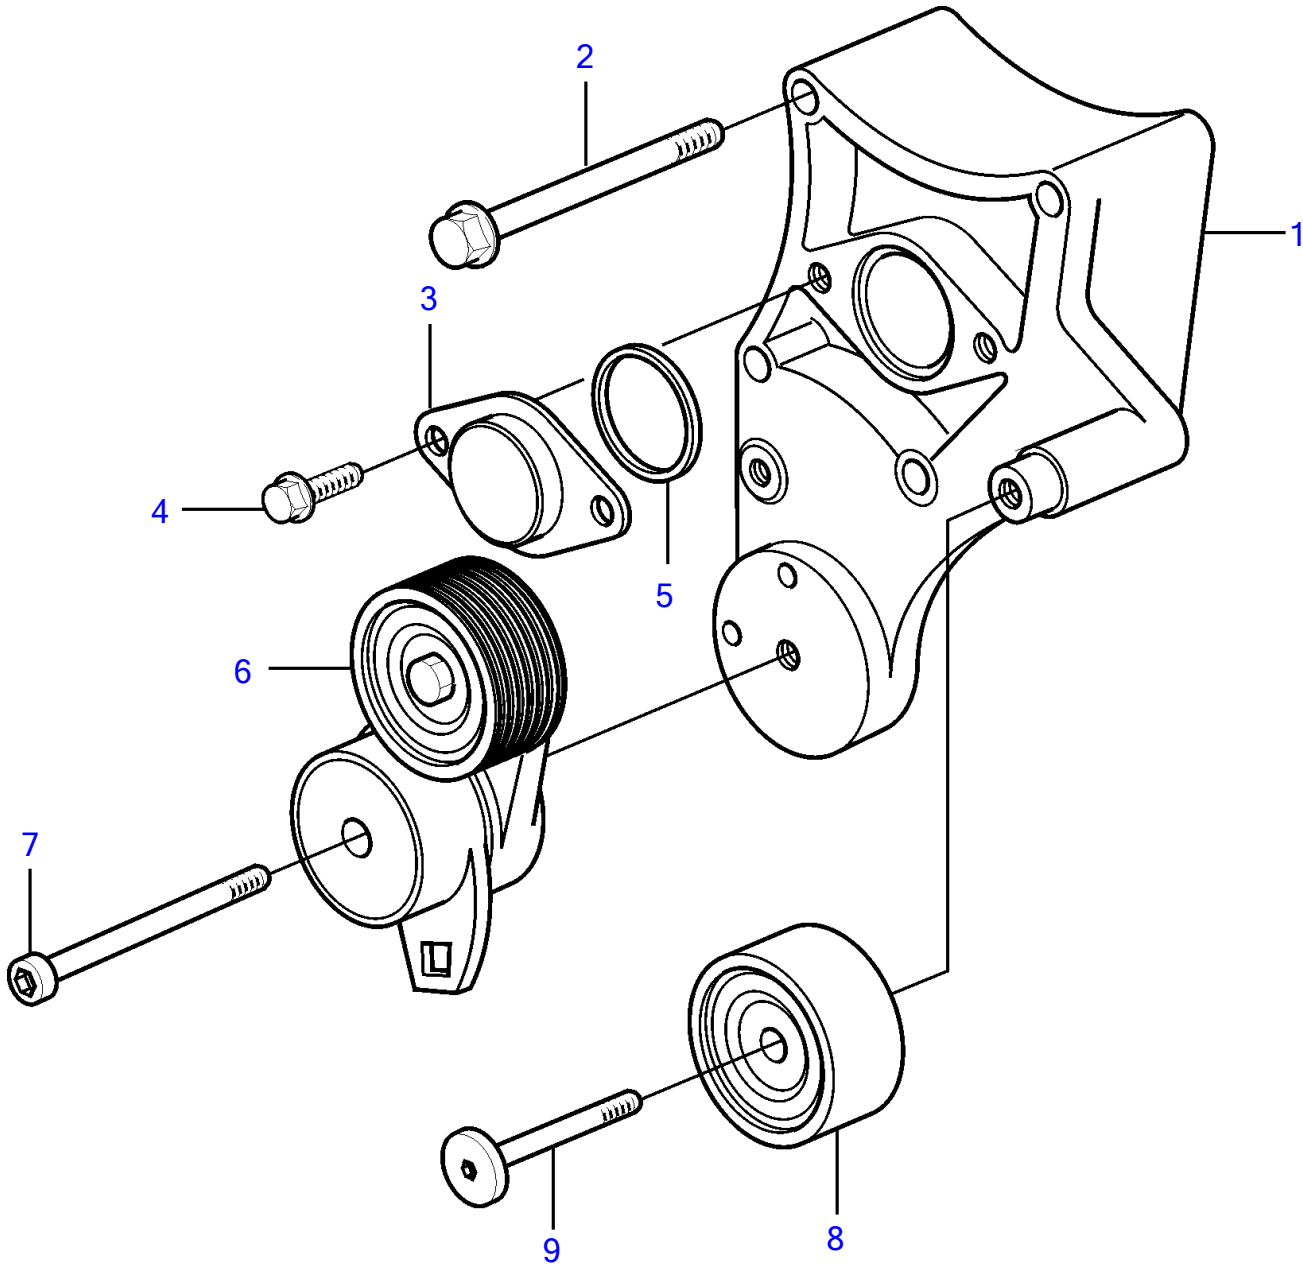

D12D-A MG

D12D-A MG

REF	PART NO.	QTY	DESCRIPTION	NOTES
1	3826898	1	Bracket	
2	973967	4	Flange screw	
3	3964803	1	Plug	
4	946440	2	Flange screw	
5	20555696	1	Sealing ring	(421629)
6	21631484	1	Belt tensioner	
7	959245	1	Hex. socket screw	
8	3827501	1	Idler pulley	Replaced by 20747516
	20747516	1	Idler pulley	Replaced by 21574656
	21574656	1	Idler pulley	
9		1	• Flange screw	